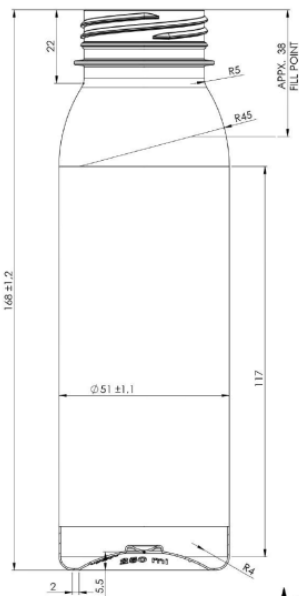

### General info

Item no. (SKU):	
Family / Range:	<b>MISC</b>
Capacity:	<b>250ml</b>
Neck:	<b>38mm 3-Start</b>
Weight:	<b>18</b>
Shape:	<b>Round</b>
Material:	<b>PET</b>
Colour:	<b>All Colours Available</b>
Print Areas:	
Country of Origin:	<b>Lithuania</b>

### Packaging Info

#### Packed in Boxes

Box Dimensions (mm):	<b>594 x 394 x 448</b>
Quantity per box (pcs):	
Boxes per pallet (pcs):	
Quantity per pallet (pcs):	
Net weight (kg):	
Gross weight (kg):	
Pallet height (mm):	<b>2400</b>

#### Packed in PE bags on trays (Full pallet)

Tray dimensions (mm):	<b>1200 x 800 x 50</b>
Quantity per tray (pcs):	<b>374</b>
Quantity per PE bag (pcs):	<b>187</b>
PE bags per tray (pcs):	<b>2</b>
Trays per pallet (pcs):	<b>13</b>
Quantity per pallet (pcs):	<b>4862</b>
Net weight (kg):	<b>88</b>
Gross weight (kg):	<b>103</b>
Pallet height (mm):	<b>2400</b>